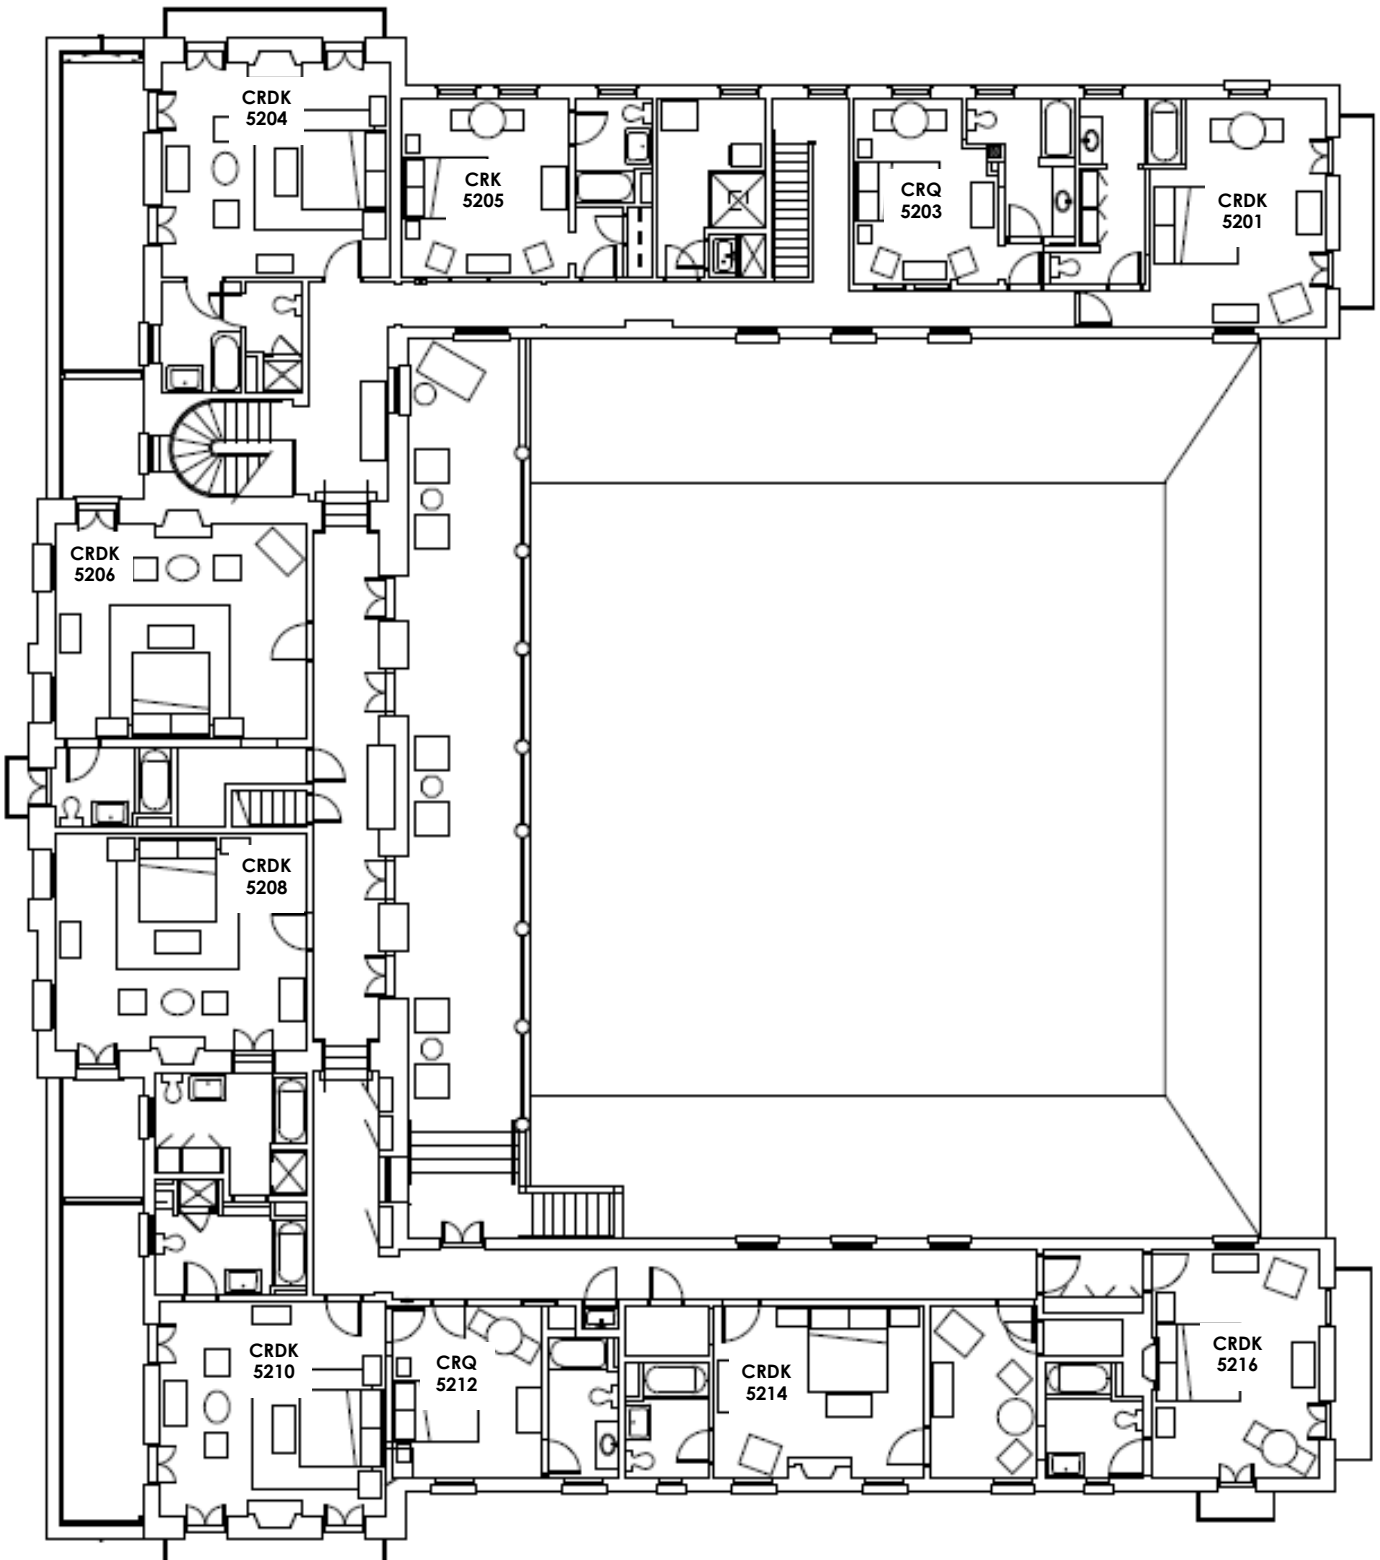

CRANE COTTAGE
First Floor

ROOM TYPE KEY

- CRQQ: Crane Double Queen
- CRDK: Crane Deluxe King
- CRKS: Crane King Suite

CRANE COTTAGE
Second Floor

ROOM TYPE KEY
 CRK: Crane King
 CRDK: Crane Deluxe King
 CRQ: Crane Queen